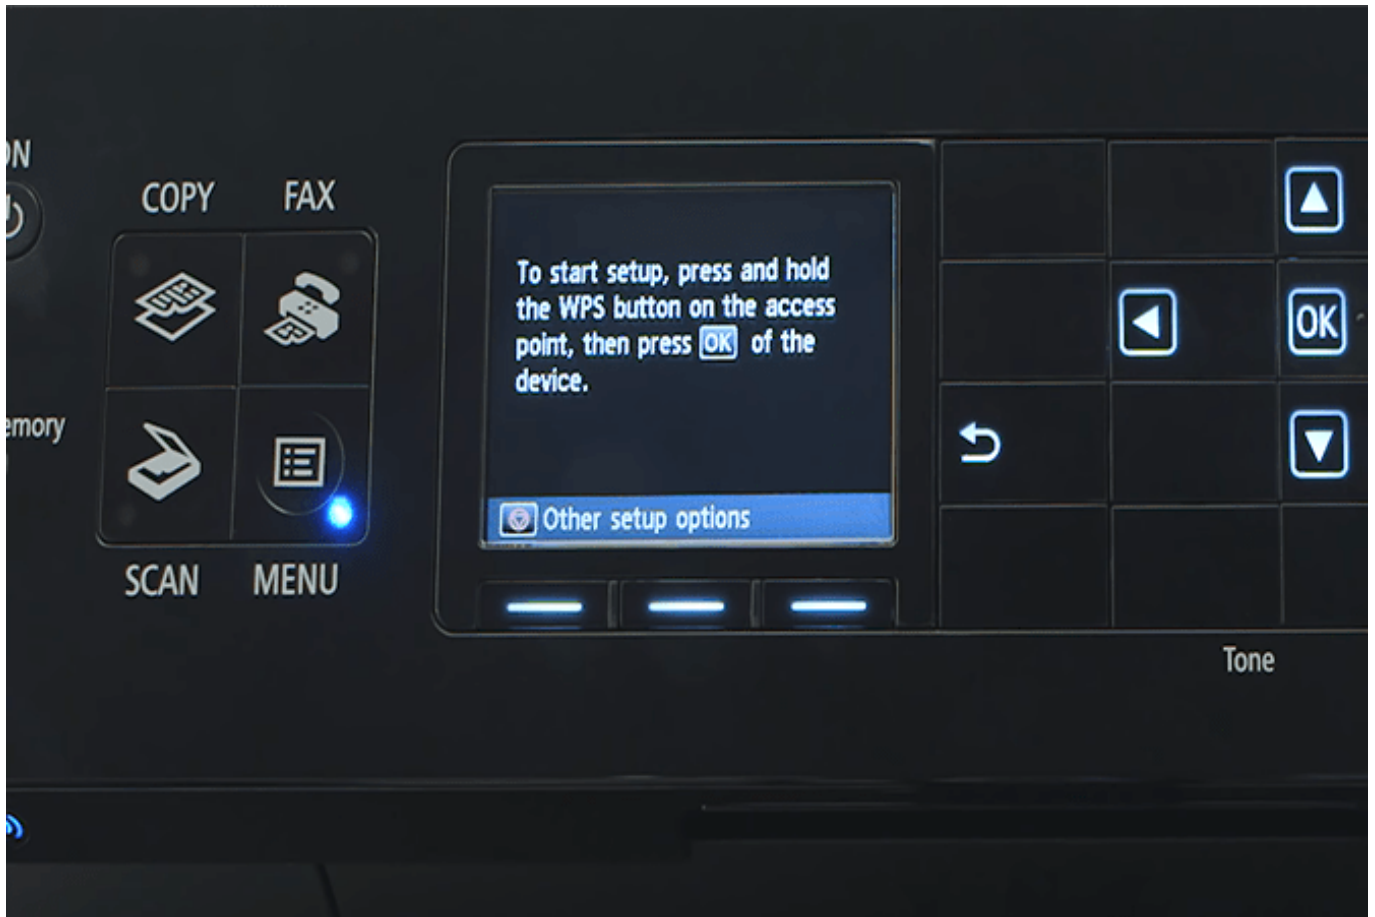

[Powerpoint Presentation App For Mac](#)

lide 110 canon driver windows 7

[Das ct Registrierungsprogramm](#)

If you want the device to be first a laptop and then a tablet select the type to be rotated 360 degrees.. 4 GHz and 5 GHz radio frequencies Connect to the Internet To access the Internet through the modem you must make an external connection to an ISP and then connect it to the modem which you then connect to the router to create an Internet protocol address.. The latest Canon All-in-One printer driver from Pixma MX922 addresses issues like non-printing scanning problems wifi problems or issues when copying.. Canon Pixma MX Series 922 products Excellent service image premium quality along with customizable options that help ensure that your business is brought home in the following dimensions.. So unexposed parts of the photo are optimized area by area and backlit and underexposed areas automatically shine with the correct color shades to more to ensure accurate skin tones for beautiful Pictures. [Arihant General Knowledge 2013 By Tarun Goyal](#)

2900 canon driver windows 7 32

[Dopplereffekt Calabi Yau Space Zip Lock](#)

e828bfe731 [Effi Briest Summary](#)

e828bfe731

[All-in-one Auto-tune Microphone](#)