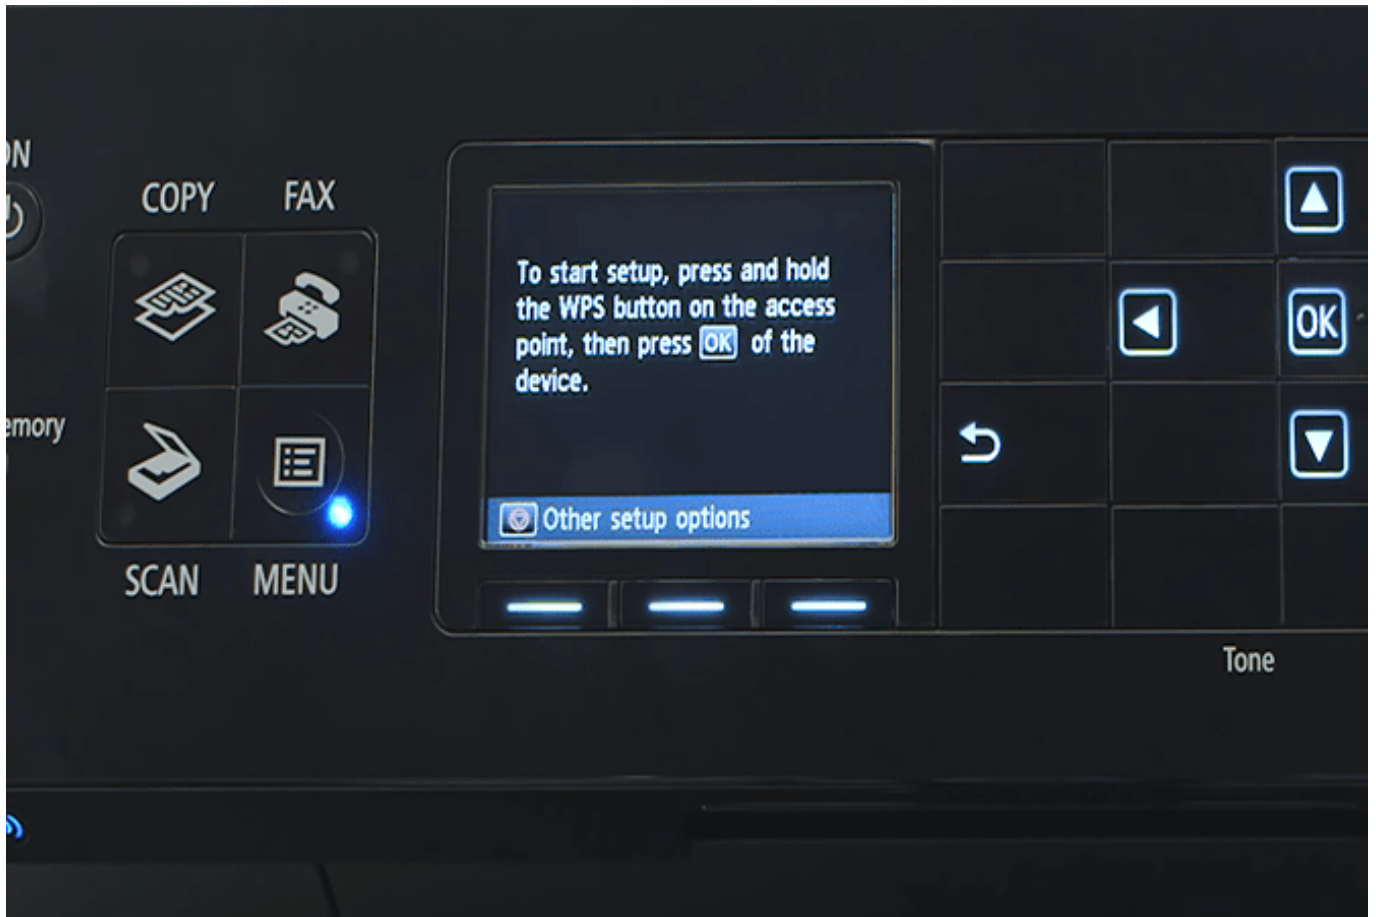

[Canon Mx922 Driver Windows 10](#)